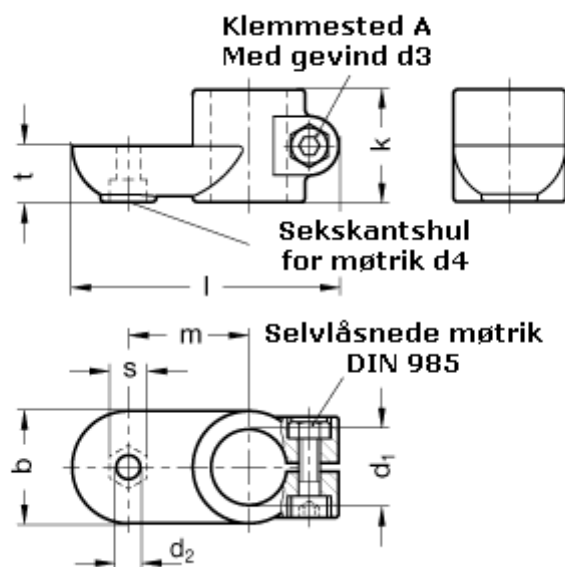

Article number: 20274B40OZ2BL

Description: E+G Swivel clamp connector
GN274-B40-OZ-2-BL

Measures

b = 65	s = 17
d1 = B40	t = 32.5
d2 = 10.5	
d3 = M10	
d4 = M10	
k = 65	
l = 148	
m = 70	